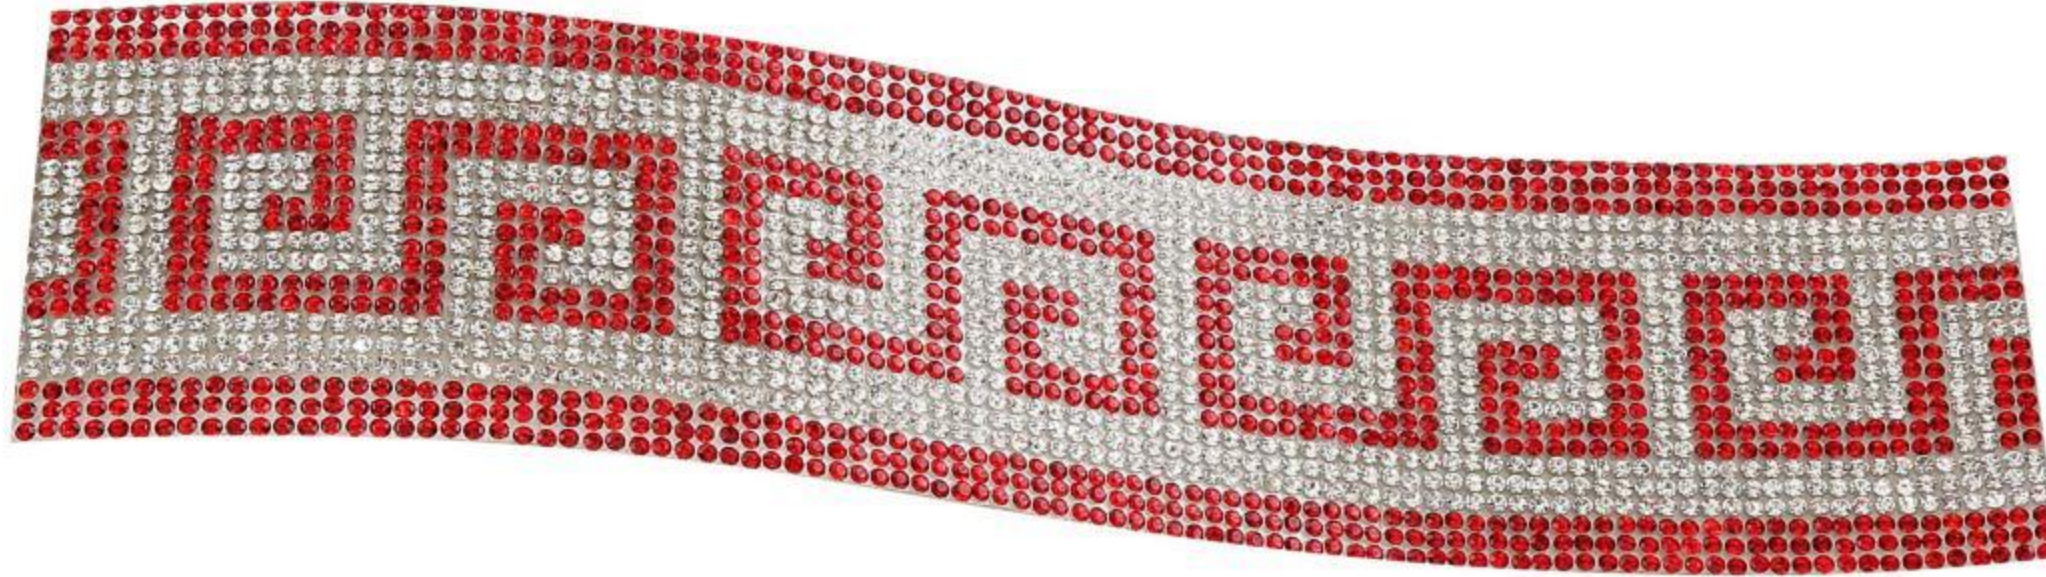

Black Diamond

Crystal AB

Custom made Colors

Fuschia

Emerald

Light Rose

Siam

Rose