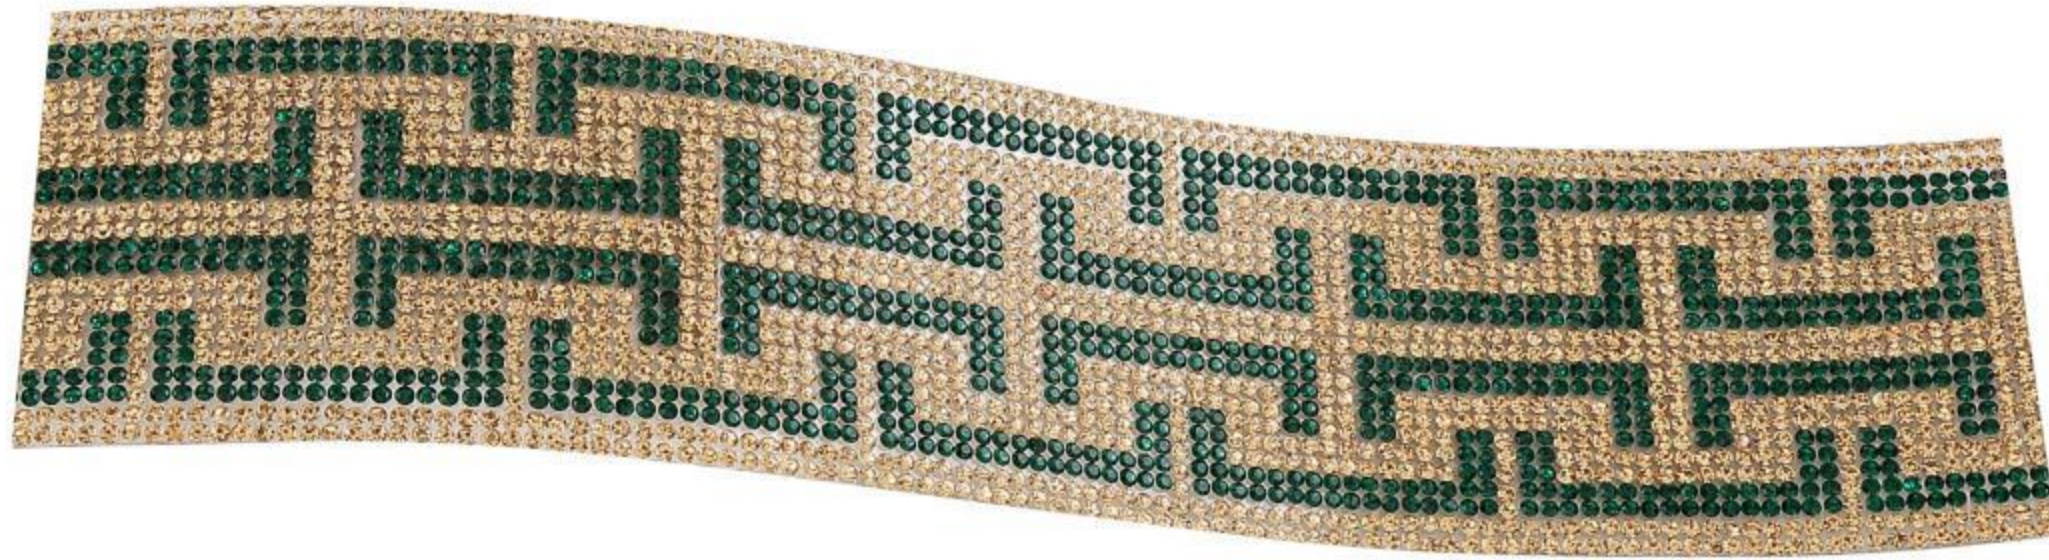

Size : 600 x 70 mm

Size : 300 x 70 mm

Available Colors

Crystal

Smoked Topaz

Jonquil

Light Clorado  
Topaz

Light Siam